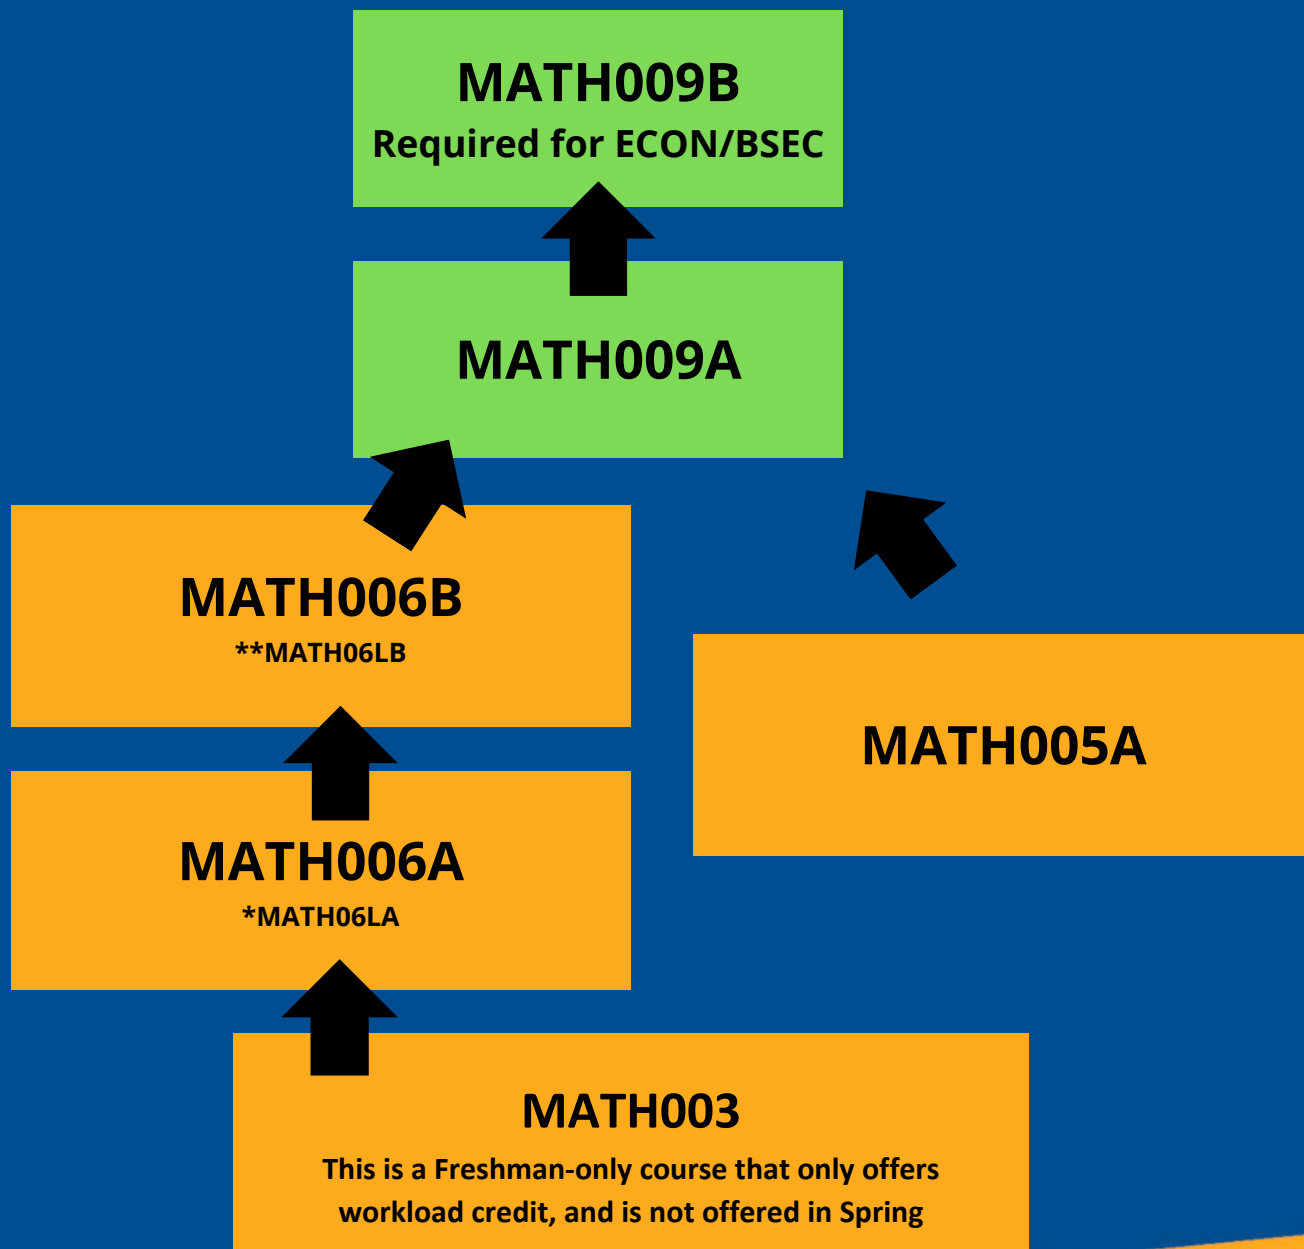

ECON Math Pathways

Students in the Department of Economics should not enroll in MATH004 or MATH005B

*MATH06LA required based on MAE score
**MATH06LB required based on MATH 006A grade

*Effective Fall 2024